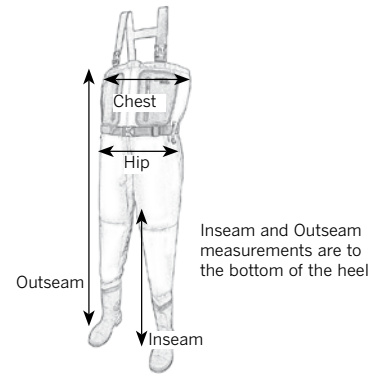

Size Charts

Snowbee already offers the largest range of wader sizes in the UK, with shoe sizes from 3 to 15 now covered. Included in the range are many models in Junior/Lady's sizes, Fuller Body ('FB') sizes, which are 15% larger than standard plus 'Long' fittings, which are around 2" longer in the leg. **Note:** Order 'STOCKINGFOOT' models by size S, M, L etc, and 'BOOTFOOT' models by boot size 6, 7, 8, 9 etc.